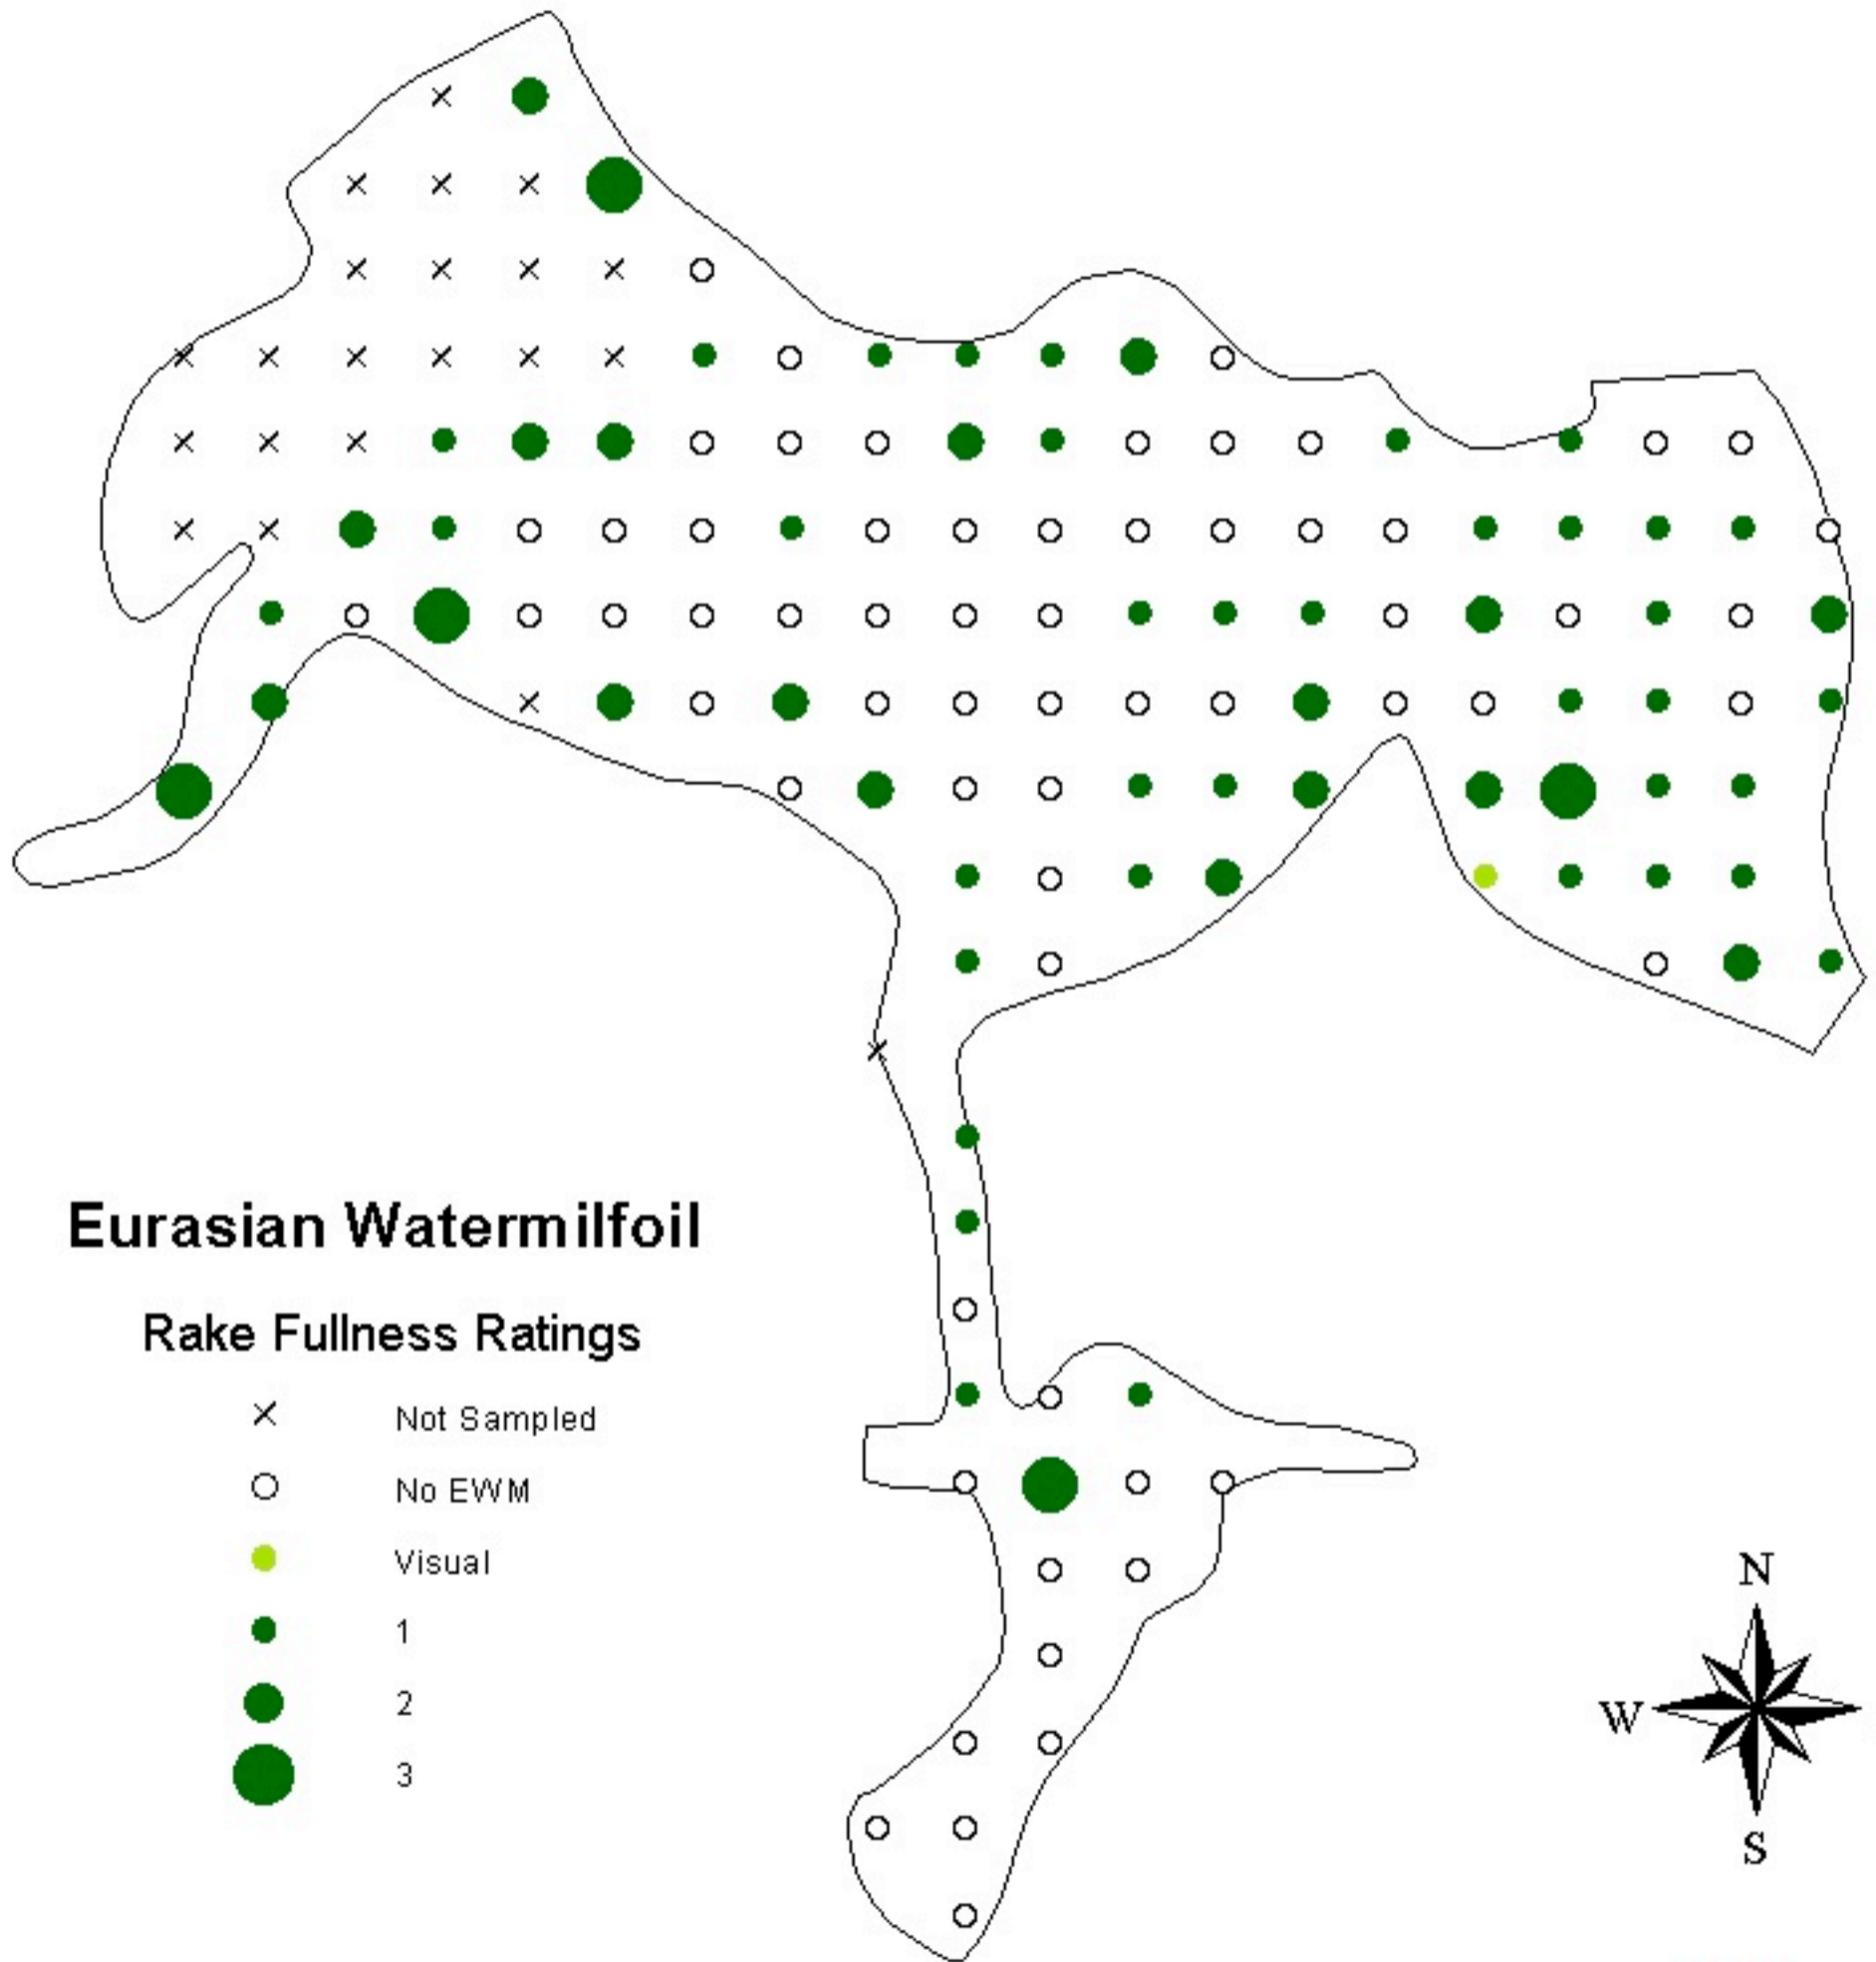

Spring Lake (Legend) Menominee County 8/17/2006

0.2 0 0.2 0.4 Miles